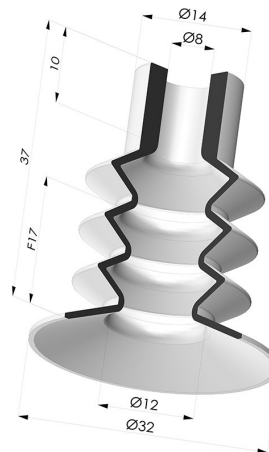

TECHNICAL INFORMATION

Arrow :	17 mm
Category :	With bellows
Contact lip diameter :	32 mm
Height (in mm) :	37
Horizontal force :	34 N
inner barrel diameter :	8mm
Number of bellows :	3.5 Bellows
Range :	Suction cup
Series :	8
Shape :	3.5 Bellows
Vertical force :	17 N

Variants:

Variant reference:
8 32NI A

- Color: Black
- Matter: Nitrile
- Shore Hardness: SH50

Variant reference:
8 32CN A

- Color: Brown FDA food certified
- Matter: Natural rubber
- Shore Hardness: SH35

Variant reference:
8 32SLT A SH40

- Color: Translucent
- CE food certified
- Matter: Silicone
- Shore Hardness: SH40

Related products:

Separable Female Fitting G1/4"
 Product reference: D

Separable Male Fitting G1/4"
 Product reference: E

Separable Female Fitting G1/8"
 Product reference: H

Separable Male Fitting G1/8"
 Product reference: I

Separable Male Fitting M6
 Product reference: M6C17