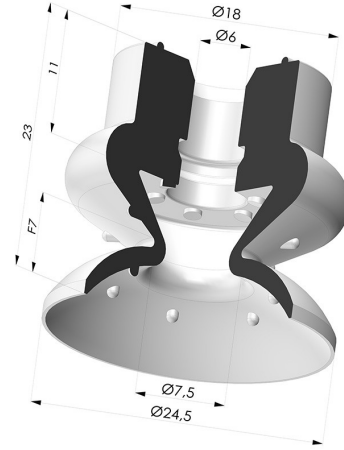

**TECHNICAL INFORMATION**

- Arrow :** 7 mm  
**Category :** With bellows  
**Contact lip diameter :** 25 mm  
**Height (in mm) :** 23  
**Horizontal force :** 22 N  
**inner barrel diameter :** 6mm  
**Number of bellows :** 1.5 Bellows  
**Range :** Suction cup  
**Series :** 8  
**Shape :** 1.5 Bellows  
**Vertical force :** 11 N

**Variants:**

Variant reference:  
**80A 25SLT A**

- Color: Translucent
- CE food certified
- Matter: Silicone
- Shore Hardness: SH60

Variant reference:  
**80A 25NI A**

- Color: Black
- Matter: Nitrile
- Shore Hardness: SH50

Variant reference:  
**80A 25SL A SH30**

- Color: Red
- Matter: Silicone
- Shore Hardness: SH40

**Related products:**

**Separable Female Fitting  
 G1/4"**

Product reference: DS

**Separable Male Fitting  
 G1/4"**

Product reference: ES

**Separable Female Fitting  
 1/8G**

Product reference: FTF 20B  
 G1/8

**Separable Male Fitting  
 1/8G**

Product reference: FTM 20B  
 G1/8