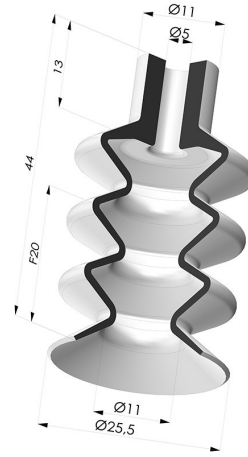

TECHNICAL INFORMATION

Arrow :	20 mm
Category :	With bellows
Contact lip diameter :	26 mm
Height (in mm) :	44
Horizontal force :	22 N
inner barrel diameter :	5mm
Number of bellows :	3.5 Bellows
Range :	Suction cup
Series :	8
Shape :	3.5 Bellows
Vertical force :	11 N

Variants:

Variant reference:

80A 26SL A

- Color: Red
- Matter: Silicone
- Shore Hardness: SH60

Related products:

Separable Female Fitting G1/4"

Product reference: B

Separable Male Fitting G1/4"

Product reference: C

Separable Female Fitting G1/8"

Product reference: F

Adaptor - Female G1/4" - Female M6

Product reference: F14F6

Adaptor - Female 1/8G - Female M6

Product reference: F18F6

Separable Male Fitting G1/8"

Product reference: M6C

Separable Male Fitting M5

Product reference: M5C

--