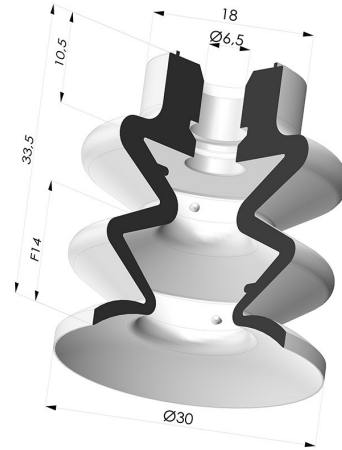

TECHNICAL INFORMATION

Arrow :	14 mm
Category :	With bellows
Contact lip diameter :	30 mm
Height (in mm) :	33.5
Horizontal force :	32 N
inner barrel diameter :	6.5mm
Number of bellows :	2.5 Bellows
Range :	Suction cup
Series :	8
Shape :	2.5 Bellows
Vertical force :	16 N

Variants:

Variant reference:
80A 30CN A

- Color: Brown FDA food certified
- Matter: Natural rubber
- Shore Hardness: SH35

Variant reference:
80A 30NI A

- Color: Black
- Matter: Nitrile
- Shore Hardness: SH50

Variant reference:
80A 30SL A

- Color: Red food-grade CE certification
- Matter: Silicone
- Shore Hardness: SH60

Related products:

Separable Female Fitting G1/4"

Product reference: DS

Separable Male Fitting G1/4"

Product reference: ES

Fixed Female Fitting G1/4"

Product reference: LS