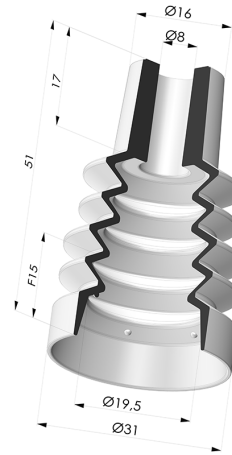

TECHNICAL INFORMATION

Arrow :	15 mm
Category :	With bellows
Contact lip diameter :	33 mm
Height (in mm) :	51
Horizontal force :	32 N
inner barrel diameter :	8mm
Number of bellows :	4.5 Bellows
Range :	Suction cup
Series :	8
Shape :	4.5 Bellows
Vertical force :	16 N

Variants:

Variant reference:

80A 33SL A

- Color: Red food-grade CE certification
 - Matter: Silicone
- Shore Hardness: SH60

Related products:

Separable Female Fitting G1/4"
 Product reference: D

Separable Male Fitting G1/4"
 Product reference: E

Separable Female Fitting G1/8"
 Product reference: H

Separable Male Fitting G1/8"
 Product reference: I

Separable Male Fitting M6
 Product reference: M6C17