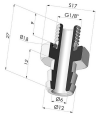

**Related products:**

**Separable Female Fitting G1/4"**

Product reference: D

**Separable Male Fitting G1/4"**

Product reference: E

**Adaptor - Female G1/4" - Female M6**

Product reference: F14F6

**Adaptor - Female 1/8G - Female M6**

Product reference: F18F6

**Separable Female Fitting G1/8"**

Product reference: H

**Separable Male Fitting G1/8"**

Product reference: I

**Crimped Female Fitting G1/4"**

Product reference: L

**Crimped Male Fitting G1/4"**

Product reference: M

**Adaptor - Male 1/4G - Female M6**

Product reference: M14F6

**Adaptor - Male 1/8G - Female M6**

Product reference: M18F6

**Screw M5 - Head Ø 14 mm - L 20.5 mm**

Product reference: M5

**Screw M6 - Head Ø 14 mm - L 20.5 mm**

Product reference: M6

**Crimped Female Fitting G1/8"**

Product reference: R

**Crimped Male Fitting G1/8"**

Product reference: S

**Screw M8 - Head Ø 14 mm - L 20 mm**

Product reference: M8T14L20.5