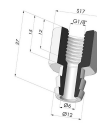

**Related products:**

**Separable Female Fitting G1/4"**

Product reference: D

**Separable Male Fitting G1/4"**

Product reference: E

**Adaptor - Female G1/4" - Female M6**

Product reference: F14F6

**Adaptor - Female 1/8G - Female M6**

Product reference: F18F6

**Separable Female Fitting G1/8"**

Product reference: H

**Separable Male Fitting G1/8"**

Product reference: I

**Crimped Female Fitting G1/4"**

Product reference: L

**Crimped Male Fitting G1/4"**

Product reference: M

**Adaptor - Male 1/4G - Female M6**

Product reference: M14F6

**Adaptor - Male 1/8G - Female M6**

Product reference: M18F6

**Screw M5 - Head Ø 14 mm - L 20.5 mm**

Product reference: M5

**Screw M6 - Head Ø 14 mm - L 20.5 mm**

Product reference: M6

**Crimped Female Fitting G1/8"**

Product reference: R

**Crimped Male Fitting G1/8"**

Product reference: S

**Screw M8 - Head Ø 14 mm - L 20 mm**

Product reference: M8T14L20.5