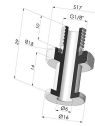

**TECHNICAL INFORMATION**

<b>Arrow :</b>	17 mm
<b>Category :</b>	With bellows
<b>Contact lip diameter :</b>	36 mm
<b>Height (in mm) :</b>	44.5
<b>Horizontal force :</b>	42 N
<b>inner barrel diameter :</b>	7mm
<b>Number of bellows :</b>	2.5 Bellows
<b>Range :</b>	Suction cup
<b>Series :</b>	8
<b>Shape :</b>	2.5 Bellows
<b>Vertical force :</b>	21 N

Product reference: F18F6

**Separable Female Fitting G1/8"**

Product reference: H

**Separable Male Fitting G1/8"**

Product reference: I

**Crimped Female Fitting G1/4"**

Product reference: L

**Crimped Male Fitting G1/4"**

Product reference: M

**Adaptor - Male 1/4G - Female M6**

Product reference: M14F6

**Adaptor - Male 1/8G - Female M6**

Product reference: M18F6

**Screw M5 - Head Ø 14 mm - L 20.5 mm**

Product reference: M5

**Screw M6 - Head Ø 14 mm - L 20.5 mm**

Product reference: M6

**Crimped Female Fitting G1/8"**

Product reference: R

**Crimped Male Fitting G1/8"**

Product reference: S

**Screw M8 - Head Ø 14 mm - L 20 mm**

Product reference: M8T14L20.5