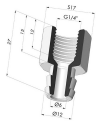

**TECHNICAL INFORMATION**

<b>Arrow :</b>	17 mm
<b>Category :</b>	With bellows
<b>Contact lip diameter :</b>	36 mm
<b>Height (in mm) :</b>	44.5
<b>Horizontal force :</b>	42 N
<b>inner barrel diameter :</b>	7mm
<b>Number of bellows :</b>	2.5 Bellows
<b>Range :</b>	Suction cup
<b>Series :</b>	8
<b>Shape :</b>	2.5 Bellows
<b>Vertical force :</b>	21 N

**Related products:**

**Separable Female Fitting G1/4"**

Product reference: D

**Separable Male Fitting G1/4"**

Product reference: E

**Adaptor - Female G1/4" - Female M6**

Product reference: F14F6

**Adaptor - Female 1/8G - Female M6**

Product reference: M

**Adaptor - Male 1/4G - Female M6**

Product reference: M14F6

**Adaptor - Male 1/8G - Female M6**

Product reference: M18F6

**Screw M5 - Head Ø 14 mm - L 20.5 mm**

Product reference: M5

**Screw M6 - Head Ø 14 mm - L 20.5 mm**

Product reference: M6

**Crimped Female Fitting G1/8"**

Product reference: R

**Crimped Male Fitting G1/8"**

Product reference: S

**Screw M8 - Head Ø 14 mm - L 20 mm**

Product reference: M8T14L20.5