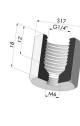

**Related products:**

**Separable Female Fitting G1/4"**

Product reference: D

**Separable Male Fitting G1/4"**

Product reference: E

**Adaptor - Female G1/4" - Female M6**

Product reference: F14F6

**Adaptor - Female 1/8G - Female M6**

Product reference: F18F6

**Separable Female Fitting G1/8"**

Product reference: H

**Separable Male Fitting G1/8"**

Product reference: I

**Crimped Female Fitting G1/4"**

Product reference: L

**Crimped Male Fitting G1/4"**

Product reference: M

**Adaptor - Male 1/4G - Female M6**

Product reference: M14F6

**Adaptor - Male 1/8G - Female M6**

Product reference: M18F6

**Screw M5 - Head Ø 14 mm - L 20.5 mm**

Product reference: M5

**Screw M6 - Head Ø 14 mm - L 20.5 mm**

Product reference: M6

**Crimped Female Fitting G1/8"**

Product reference: R

**Crimped Male Fitting G1/8"**

Product reference: S

**Screw M8 - Head Ø 14 mm - L 20 mm**

Product reference: M8T14L20.5