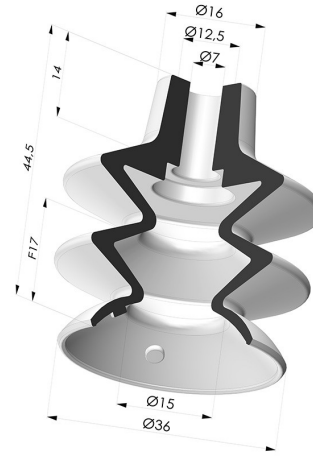

**TECHNICAL INFORMATION**

<b>Arrow :</b>	17 mm
<b>Category :</b>	With bellows
<b>Contact lip diameter :</b>	36 mm
<b>Height (in mm) :</b>	44.5
<b>Horizontal force :</b>	42 N
<b>inner barrel diameter :</b>	7mm
<b>Number of bellows :</b>	2.5 Bellows
<b>Range :</b>	Suction cup
<b>Series :</b>	8
<b>Shape :</b>	2.5 Bellows
<b>Vertical force :</b>	21 N

**Related products:**

**Separable Female Fitting G1/4"**

Product reference: D

**Separable Male Fitting G1/4"**

Product reference: E

**Adaptor - Female G1/4" - Female M6**

Product reference: F14F6

**Adaptor - Female 1/8G - Female M6**

Product reference: M

**Adaptor - Male 1/4G - Female M6**

Product reference: M14F6

**Adaptor - Male 1/8G - Female M6**

Product reference: M18F6

**Screw M5 - Head Ø 14 mm - L 20.5 mm**

Product reference: M5

**Screw M6 - Head Ø 14 mm - L 20.5 mm**

Product reference: M6

**Crimped Female Fitting G1/8"**

Product reference: R

**Crimped Male Fitting G1/8"**

Product reference: S

**Screw M8 - Head Ø 14 mm - L 20 mm**

Product reference: M8T14L20.5