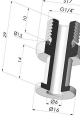

**Related products:**

**Separable Female Fitting G1/4"**

Product reference: D

**Separable Male Fitting G1/4"**

Product reference: E

**Adaptor - Female G1/4" - Female M6**

Product reference: F14F6

**Adaptor - Female 1/8G - Female M6**

Product reference: F18F6

**Separable Female Fitting G1/8"**

Product reference: H

**Separable Male Fitting G1/8"**

Product reference: I

**Crimped Female Fitting G1/4"**

Product reference: L

**Crimped Male Fitting G1/4"**

Product reference: M

**Adaptor - Male 1/4G - Female M6**

Product reference: M14F6

**Adaptor - Male 1/8G - Female M6**

Product reference: M18F6

**Screw M5 - Head Ø 14 mm - L 20.5 mm**

Product reference: M5

**Screw M6 - Head Ø 14 mm - L 20.5 mm**

Product reference: M6

**Crimped Female Fitting G1/8"**

Product reference: R

**Crimped Male Fitting G1/8"**

Product reference: S

**Screw M8 - Head Ø 14 mm - L 20 mm**

Product reference: M8T14L20.5