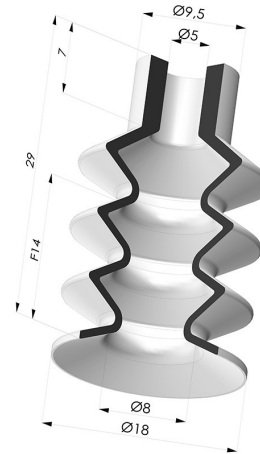

TECHNICAL INFORMATION

- Arrow :** 14 mm
- Category :** With bellows
- Contact lip diameter :** 18 mm
- Height (in mm) :** 29
- Horizontal force :** 11 N
- inner barrel diameter :** 5mm
- Number of bellows :** 3.5 Bellows
- Range :** Suction cup
- Series :** 8
- Shape :** 3.5 Bellows
- Vertical force :** 5.5 N

Variants:

Variant reference:

81 18NI A

- Color: Black
- Matter: Nitrile
- Shore Hardness: SH50

Variant reference:

81 18SLT A

- Color: Translucent
- CE food certified
- Matter: Silicone
- Shore Hardness: SH60

Related products:

Separable Female Fitting G1/4"
 Product reference: B

Separable Male Fitting G1/4"
 Product reference: C

Separable Female Fitting G1/8"
 Product reference: F

Adaptor - Female G1/4" - Female M6
 Product reference: F14F6

Adaptor - Female 1/8G - Female M6
 Product reference: F18F6

Separable Male Fitting G1/8"
 Product reference: G

Adaptor - Male 1/4G - Female M6
 Product reference: M14F6

Adaptor - Male 1/8G - Female M6
 Product reference: M18F6