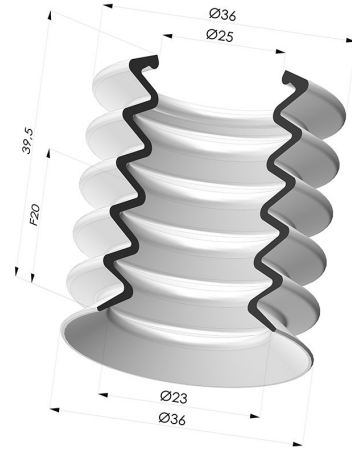

TECHNICAL INFORMATION

Arrow :	20 mm
Category :	With bellows
Contact lip diameter :	36 mm
Height (in mm) :	39.5
Horizontal force :	43 N
inner barrel diameter :	25 mm
Number of bellows :	5.5 Bellows
Range :	Suction cup
Series :	8
Shape :	5.5 Bellows
Vertical force :	21.5 N

Variants:

Variant reference:
81 36SLBLEU A SH30

- Color: Blue food-grade CE certification
 - Matter: Silicone
- Shore Hardness: SH30

Variant reference:
81 36SLDG A

- Color: Grey food certified CE
 - Matter: Detectable silicone
- Shore Hardness: SH40

Variant reference:
81 36SLT A SH40

- Color: Translucent
 - CE food certified
 - Matter: Silicone
- Shore Hardness: SH40