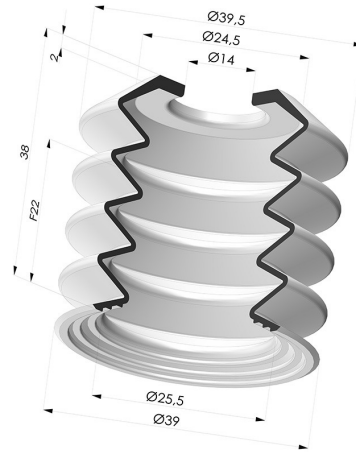

TECHNICAL INFORMATION

Arrow :	22 mm
Category :	With bellows
Contact lip diameter :	39 mm
Height (in mm) :	38
Horizontal force :	50 N
inner barrel diameter :	14mm
Number of bellows :	4.5 Bellows
Range :	Suction cup
Series :	8
Shape :	4.5 Bellows
Vertical force :	25 N

Variants:

Variant reference:
82 40SL A

- Color: Red food-grade CE certification
- Matter: Silicone
- Shore Hardness: SH40

Variant reference:
82 40SLT A SH40

- Color: Translucent
- CE food certified
- Matter: Silicone
- Shore Hardness: SH40

Variant reference:
82 40SLBLEU A SH30

- Color: Blue
- Matter: Silicone
- Shore Hardness: SH30

Variant reference:
82 40SLDB A

- Color: Blue
- Matter: Detectable silicone
- Shore Hardness: SH40

Variant reference:
82 40SLDG A

Adaptor - Male G1/4" - Female G1/8"

Product reference: M14T27L13

Screw 1/8G - Head Ø 25 mm - L 11 mm

Product reference: M18T25L11

Adaptor - Male G3/8" - Female G1/8"

Product reference: M38T27L13

Detectable insert for series 7 and 8