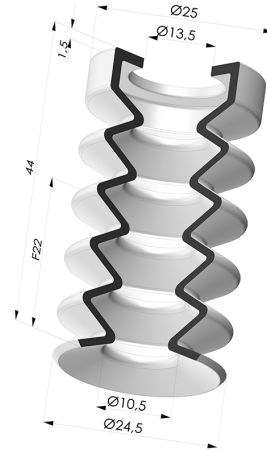

TECHNICAL INFORMATION

Arrow :	22 mm
Category :	With bellows
Contact lip diameter :	25 mm
Height (in mm) :	44
Horizontal force :	20 N
inner barrel diameter :	13.5mm
Number of bellows :	4.5 Bellows
Range :	Suction cup
Series :	8
Shape :	4.5 Bellows
Vertical force :	10 N

Variants:

Variant reference:
83 25SLT A

- Color: Translucent
- CE food certified
- Matter: Silicone
- Shore Hardness: SH60

Variant reference:
83 25SLT A SH40

- Color: Translucent
- CE food certified
- Matter: Silicone
- Shore Hardness: SH40

Variant reference:
83 25SLBLEU A SH30

- Color: Blue food-grade CE certification
- Matter: Silicone
- Shore Hardness: SH30

Related products:

Adaptor - Male G1/4" - Female G1/8"

Product reference: M14T27L13

Screw 1/8G - Head Ø 25 mm - L 11 mm

Product reference: M18T25L11

Adaptor - Male G3/8" - Female G1/8"

Product reference: M38T27L13