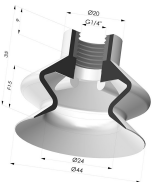

TECHNICAL INFORMATION

Arrow :	15mm
Category :	With bellows
Contact lip diameter :	44 mm
Height (in mm) :	48 mm
Horizontal force :	69N
inner barrel diameter :	Male G1/4"
Number of bellows :	1.5 Bellows
Range :	Suction cup
Series :	8A
Shape :	1.5 Bellows
Vertical force :	34.5N

Variants:

Variant reference:

8A 44NI M14

- Color: Black
- Matter: Nitrile
- Shore Hardness: SH50

Variant reference:

8A 44SLT M14

- Color: Translucent
- CE food certified
- Matter: Silicone
- Shore Hardness: SH60

Related products:

Bellows Suction Cup 1.5 folds Series 8A, Ø 44 mm

Product reference: 8A 44-- F14