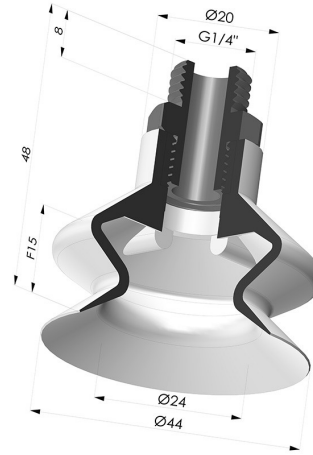

TECHNICAL INFORMATION

Arrow :	15mm
Category :	With bellows
Contact lip diameter :	44 mm
Height (in mm) :	48 mm
Horizontal force :	69N
inner barrel diameter :	Male G1/4"
Number of bellows :	1.5 Bellows
Range :	Suction cup
Series :	8A
Shape :	1.5 Bellows
Vertical force :	34.5N

Variants:

Variant reference:

8A 44NI M14

- Color: Black
- Matter: Nitrile
- Shore Hardness: SH50

Variant reference:

8A 44SLT M14

- Color: Translucent
- CE food certified
- Matter: Silicone
- Shore Hardness: SH60

Related products:

Bellows Suction Cup 1.5 folds Series 8A, Ø 44 mm

Product reference: 8A 44-- F14