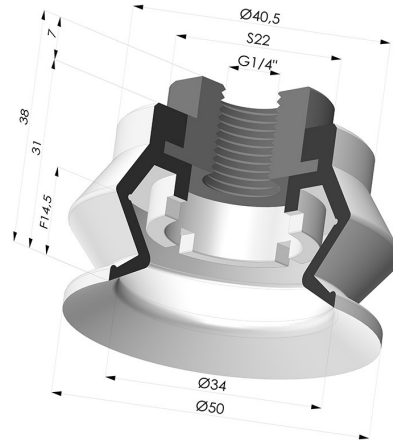

TECHNICAL INFORMATION

Arrow :	14.5 mm
Category :	With bellows
Contact lip diameter :	50 mm
Height (in mm) :	38
Horizontal force :	89 N
inner barrel diameter :	Female G1/4"
Number of bellows :	1.5 Bellows
Range :	Suction cup
Series :	8R
Shape :	1.5 Bellows
Vertical force :	45 N

Variants:

Variant reference:

8R 50NI F14

- Color: Black
- Matter: Nitrile
- Shore Hardness: SH50

Related products:

Bellows Suction Cup 1.5 folds Series 8R, Ø 50 mm

Product reference: 8R 50-- F38