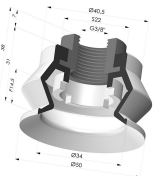

TECHNICAL INFORMATION

Arrow :	14.5 mm
Category :	With bellows
Contact lip diameter :	50 mm
Height (in mm) :	38
Horizontal force :	89 N
inner barrel diameter :	Female G1/4"
Number of bellows :	1.5 Bellows
Range :	Suction cup
Series :	8R
Shape :	1.5 Bellows
Vertical force :	45 N

Variants:

Variant reference:

8R 50NI F14

- Color: Black
- Matter: Nitrile
- Shore Hardness: SH50

Related products:

Bellows Suction Cup 1.5 folds Series 8R, Ø 50 mm

Product reference: 8R 50-- F38