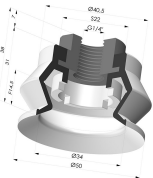

TECHNICAL INFORMATION

Arrow :	14.5 mm
Category :	With bellows
Contact lip diameter :	50 mm
Height (in mm) :	38
Horizontal force :	89 N
inner barrel diameter :	Female G3/8"
Number of bellows :	1.5 Bellows
Range :	Suction cup
Series :	8R
Shape :	1.5 Bellows
Vertical force :	45 N

Variants:

Variant reference:

8R 50NI F38

- Color: Black
- Matter: Nitrile
- Shore Hardness: SH50

Related products:

Bellows Suction Cup 1.5 folds Series 8R, Ø 50 mm

Product reference: 8R 50-- F14