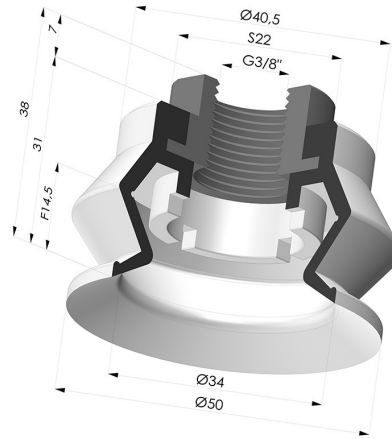

TECHNICAL INFORMATION

Arrow :	14.5 mm
Category :	With bellows
Contact lip diameter :	50 mm
Height (in mm) :	38
Horizontal force :	89 N
inner barrel diameter :	Female G3/8"
Number of bellows :	1.5 Bellows
Range :	Suction cup
Series :	8R
Shape :	1.5 Bellows
Vertical force :	45 N

Variants:

Variant reference:

8R 50NI F38

- Color: Black
- Matter: Nitrile
- Shore Hardness: SH50

Related products:

Bellows Suction Cup 1.5 folds Series 8R, Ø 50 mm

Product reference: 8R 50-- F14