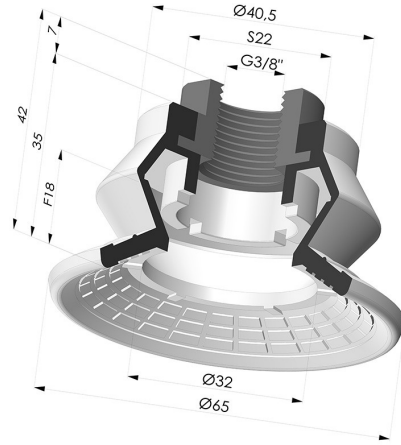

**TECHNICAL INFORMATION**

<b>Arrow :</b>	18 mm
<b>Category :</b>	With bellows
<b>Contact lip diameter :</b>	65 mm
<b>Height (in mm) :</b>	42
<b>Horizontal force :</b>	133 N
<b>inner barrel diameter :</b>	Female G3/8"
<b>Number of bellows :</b>	1.5 Bellows
<b>Range :</b>	Suction cup
<b>Series :</b>	8R
<b>Shape :</b>	1.5 Bellows
<b>Vertical force :</b>	66 N

**Variants:**

Variant reference:

**8R 65NI F38**

- Color: Black
- Matter: Nitrile
- Shore Hardness: SH50