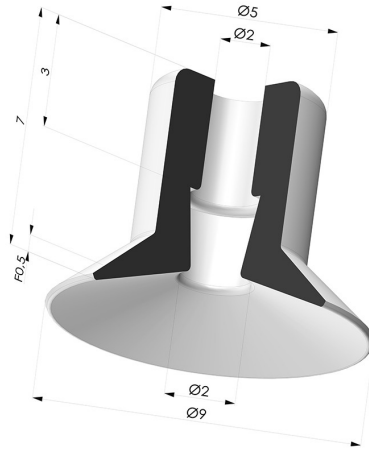

TECHNICAL INFORMATION

Arrow :	0.5 mm
Category :	Plates
Contact lip diameter :	9 mm
Height (in mm) :	7
Horizontal force :	3 N
inner barrel diameter :	2 mm
Number of bellows :	0.5 Bellows
Range :	Suction cup
Series :	9
Shape :	Plate
Vertical force :	1.5 N

Variants:

Variant reference:
9 09NI A

- Color: Black
- Matter: Nitrile
- Shore Hardness: SH50

Variant reference:
9 09SL A

- Color: Red food-grade CE certification
- Matter: Silicone
- Shore Hardness: SH60

Variant reference:
9 09SLT A

- Color: Translucent
- CE food certified
- Matter: Silicone
- Shore Hardness: SH60

Related products:

Flat Suction Cup Series 9, Ø 9 mm

Product reference: 9 09-- M5

Separable Male Fitting M5