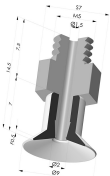

TECHNICAL INFORMATION

Arrow :	0.5 mm
Category :	Plates
Contact lip diameter :	9 mm
Height (in mm) :	7
Horizontal force :	3 N
inner barrel diameter :	2 mm
Number of bellows :	0.5 Bellows
Range :	Suction cup
Series :	9
Shape :	Plate
Vertical force :	1.5 N

Variant reference:
9 09SLT A

- Color: Translucent
- CE food certified
- Matter: Silicone
- Shore Hardness: SH60

Related products:

Flat Suction Cup Series 9, Ø 9 mm

Product reference: 9 09-- M5

Separable Male Fitting M5