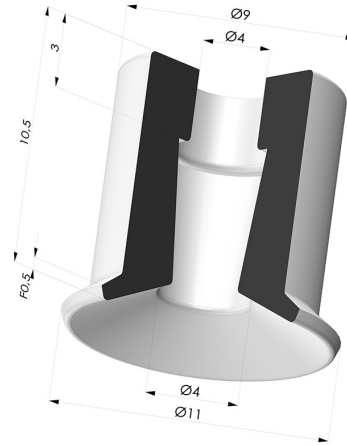

TECHNICAL INFORMATION

Arrow :	0.5 mm
Category :	Plates
Contact lip diameter :	11 mm
Height (in mm) :	10.5
Horizontal force :	3.8 N
inner barrel diameter :	4 mm
Number of bellows :	0.5 Bellows
Range :	Suction cup
Series :	9
Shape :	Plate
Vertical force :	1.9 N

Variants:

Variant reference:
9 11NI A

- Color: Black
- Matter: Nitrile
- Shore Hardness: SH50

Variant reference:
9 11SL A

- Color: Red food-grade CE certification
- Matter: Silicone
- Shore Hardness: SH60

Variant reference:
9 11SLT A

- Color: Translucent
- CE food certified
- Matter: Silicone
- Shore Hardness: SH60

Related products:

Flat Suction Cup Series 9, Ø 11 mm
 Product reference: 9 11-- M5

Separable Male Fitting M5
 Product reference: 9MM5