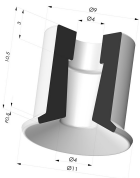

TECHNICAL INFORMATION

Arrow :	0.5 mm
Category :	Plates
Contact lip diameter :	11 mm
Height (in mm) :	20
Horizontal force :	3.8 N
inner barrel diameter :	M5
Number of bellows :	0.5 Bellows
Range :	Suction cup
Series :	9
Shape :	Plate
Vertical force :	1.9 N

Variants:

Variant reference:

9 11NI M5M

- Color: Black
- Matter: Nitrile
- Shore Hardness: SH50

Related products:

Flat Suction Cup Series 9, Ø 11 mm

Product reference: 9 11-- A

Separable Male Fitting M5