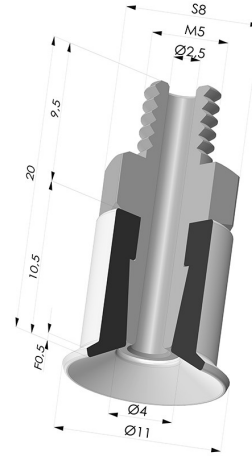

TECHNICAL INFORMATION

Arrow :	0.5 mm
Category :	Plates
Contact lip diameter :	11 mm
Height (in mm) :	20
Horizontal force :	3.8 N
inner barrel diameter :	M5
Number of bellows :	0.5 Bellows
Range :	Suction cup
Series :	9
Shape :	Plate
Vertical force :	1.9 N

Variants:

Variant reference:

9 11NI M5M

- Color: Black
- Matter: Nitrile
- Shore Hardness: SH50

Related products:

Flat Suction Cup Series 9, Ø 11 mm

Product reference: 9 11-- A

Separable Male Fitting M5

Product reference: 9MM5