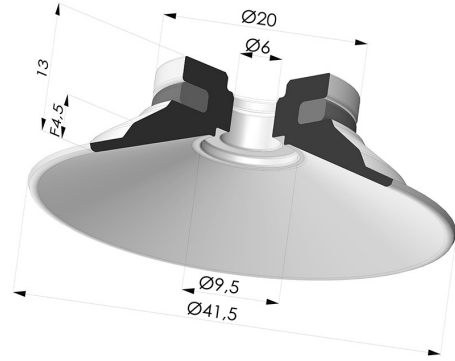

**TECHNICAL INFORMATION**

<b>Arrow :</b>	4.5 mm
<b>Category :</b>	Plates
<b>Contact lip diameter :</b>	41.5 mm
<b>Height (in mm) :</b>	13
<b>Horizontal force :</b>	57.5 N
<b>inner barrel diameter :</b>	6 mm
<b>Number of bellows :</b>	0.5 Bellows
<b>Range :</b>	Suction cup
<b>Series :</b>	9
<b>Shape :</b>	Plate
<b>Vertical force :</b>	29 N

**Variants:**

Variant reference:

**9 40SL A**

- Color: Red food-grade CE certification
  - Matter: Silicone
  - Shore Hardness: SH60

Variant reference:

**9 40SLT A**

- Color: Translucent
  - CE food certified
  - Matter: Silicone
- Shore Hardness: SH60