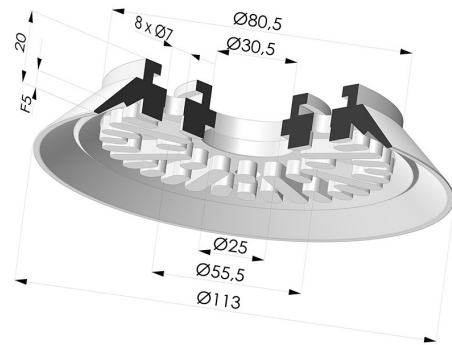

TECHNICAL INFORMATION

Arrow :	5 mm
Category :	Plates
Contact lip diameter :	113 mm
Height (in mm) :	20
Horizontal force :	420 N
inner barrel diameter :	30.5 mm
Number of bellows :	0.5 Bellows
Range :	Suction cup
Series :	90
Shape :	Plate
Vertical force :	210 N

Variants:

Variant reference:

90 110NI A

- Color: Black
- Matter: Nitrile
- Shore Hardness: SH50

Variant reference:

90 110TPU A

- Color: Translucent
- Matter: Thermoplastic
- Shore Hardness: SH70

Related products:

Flat Suction Cup Series 90, Ø 110 mm

Product reference: 90 110-- 12