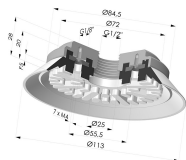

TECHNICAL INFORMATION

Arrow :	5 mm
Category :	Plates
Contact lip diameter :	113 mm
Height (in mm) :	20
Horizontal force :	420 N
inner barrel diameter :	30.5 mm
Number of bellows :	0.5 Bellows
Range :	Suction cup
Series :	90
Shape :	Plate
Vertical force :	210 N

Variants:

Variant reference:

90 110NI A

- Color: Black
- Matter: Nitrile
- Shore Hardness: SH50

Variant reference:

90 110TPU A

- Color: Translucent
- Matter: Thermoplastic
- Shore Hardness: SH70

Related products:

Flat Suction Cup Series 90, Ø 110 mm

Product reference: 90 110-- 12