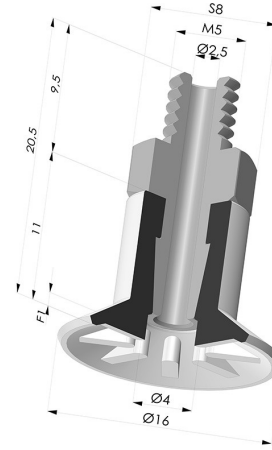

TECHNICAL INFORMATION

Arrow :	1 mm
Category :	Plates
Contact lip diameter :	16 mm
Height (in mm) :	20.5
Horizontal force :	8 N
inner barrel diameter :	M5
Number of bellows :	0.5 Bellows
Range :	Suction cup
Series :	90
Shape :	Plate
Vertical force :	4 N

Variants:

Variant reference:
90 15NI M5M

- Color: Black
- Matter: Nitrile
- Shore Hardness: SH50

Variant reference:
90 15SL M5M

- Color: Red food-grade CE certification
- Matter: Silicone
- Shore Hardness: SH60

Related products:

Flat Suction Cup Series 90, Ø 16.5 mm
 Product reference: 90 15-- A

Separable Male Fitting M5
 Product reference: 9MM5