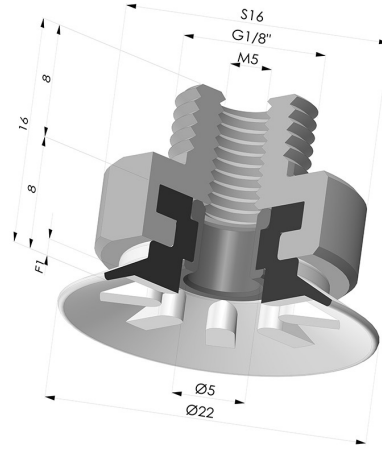

**TECHNICAL INFORMATION**

<b>Arrow :</b>	1 mm
<b>Category :</b>	Plates
<b>Contact lip diameter :</b>	22 mm
<b>Height (in mm) :</b>	16
<b>Horizontal force :</b>	16 N
<b>inner barrel diameter :</b>	Male G1/8"
<b>Number of bellows :</b>	0.5 Bellows
<b>Range :</b>	Suction cup
<b>Series :</b>	90
<b>Shape :</b>	Plate
<b>Vertical force :</b>	8 N

**Variants:**

- Variant reference:  
**90 20SLT M18**
- Color: Translucent
  - CE food certified
  - Matter: Silicone
  - Shore Hardness: SH60

- Variant reference:  
**90 20NI M18**
- Color: Black
  - Matter: Nitrile
  - Shore Hardness: SH50

**Related products:**

**Flat Suction Cup Series 90, Ø 20 mm**  
 Product reference: 90 20-- A

**Crimped Male Fitting 1/8G**  
 Product reference: 9P18A

**Rivet for Fitting 9P18A - Aluminium**  
 Product reference: 9P18A RIV