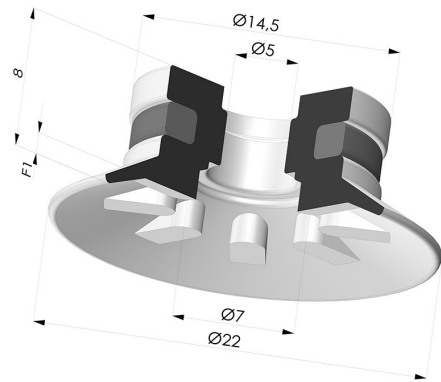

**TECHNICAL INFORMATION**

- Arrow :** 1 mm  
**Category :** Plates  
**Contact lip diameter :** 22 mm  
**Height (in mm) :** 8  
**Horizontal force :** 16 N  
**inner barrel diameter :** 5 mm  
**Number of bellows :** 0.5 Bellows  
**Range :** Suction cup  
**Series :** 90  
**Shape :** Plate  
**Vertical force :** 8 N

**Variants:**

Variant reference:

**90 20PU A**

- Color: Blue
- Matter: Polyurethane
- Shore Hardness: SH60

Variant reference:

**90 20SL A**

- Color: Red food-grade CE certification
- Matter: Silicone
- Shore Hardness: SH60

Variant reference:

**90 20SLT A**

- Color: Translucent
- CE food certified
- Matter: Silicone
- Shore Hardness: SH60

Variant reference:

**90 20TPU A**

- Color: Translucent
- Matter: Thermoplastic
- Shore Hardness: SH60

Variant reference:

**90 20NI A**

- Color: Black
- Matter: Nitrile
- Shore Hardness: SH50

**Related products:**

**Flat Suction Cup Series 90, Ø 20 mm**

Product reference: 90 20-- 18

**Flat Suction Cup Series 90, Ø 20 mm**