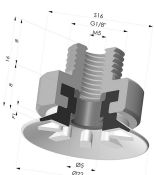

**TECHNICAL INFORMATION**

- Arrow :** 1 mm  
**Category :** Plates  
**Contact lip diameter :** 22 mm  
**Height (in mm) :** 8  
**Horizontal force :** 16 N  
**inner barrel diameter :** 5 mm  
**Number of bellows :** 0.5 Bellows  
**Range :** Suction cup  
**Series :** 90  
**Shape :** Plate  
**Vertical force :** 8 N

Variant reference:

**90 20NI A**

- Color: Black
- Matter: Nitrile
- Shore Hardness: SH50

**Related products:**

**Flat Suction Cup Series 90, Ø 20 mm**

Product reference: 90 20-- 18

**Flat Suction Cup Series 90, Ø 20 mm**

Product reference: 90 20-- FM5

**Flat Suction Cup Series 90, Ø 20 mm**

Product reference: 90 20-- FM5F

**Flat Suction Cup Series 90, Ø 20 mm**

Product reference: 90 20-- FM5GIC