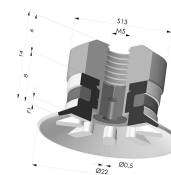

Variant reference:

**90 20NI A**

- Color: Black
- Matter: Nitrile
- Shore Hardness: SH50

**Related products:**

**Flat Suction Cup Series 90, Ø 20 mm**

Product reference: 90 20-- 18

**Flat Suction Cup Series 90, Ø 20 mm**

Product reference: 90 20-- FM5

**Flat Suction Cup Series 90, Ø 20 mm**

Product reference: 90 20-- FM5F

**Flat Suction Cup Series 90, Ø 20 mm**

Product reference: 90 20-- FM5GIC