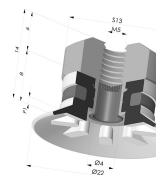

**TECHNICAL INFORMATION**

- Arrow :** 1 mm  
**Category :** Plates  
**Contact lip diameter :** 22 mm  
**Height (in mm) :** 8  
**Horizontal force :** 16 N  
**inner barrel diameter :** 5 mm  
**Number of bellows :** 0.5 Bellows  
**Range :** Suction cup  
**Series :** 90  
**Shape :** Plate  
**Vertical force :** 8 N

Variant reference:

**90 20NI A**

- Color: Black
- Matter: Nitrile
- Shore Hardness: SH50

**Related products:**

**Flat Suction Cup Series 90, Ø 20 mm**

Product reference: 90 20-- 18

**Flat Suction Cup Series 90, Ø 20 mm**

Product reference: 90 20-- FM5

**Flat Suction Cup Series 90, Ø 20 mm**

Product reference: 90 20-- FM5F

**Flat Suction Cup Series 90, Ø 20 mm**

Product reference: 90 20-- FM5GIC