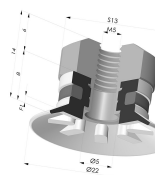

Variant reference:

**90 20NI A**

- Color: Black
- Matter: Nitrile
- Shore Hardness: SH50

**Related products:**

**Flat Suction Cup Series 90, Ø 20 mm**

Product reference: 90 20-- 18

**Flat Suction Cup Series 90, Ø 20 mm**

Product reference: 90 20-- FM5

**Flat Suction Cup Series 90, Ø 20 mm**

Product reference: 90 20-- FM5F

**Flat Suction Cup Series 90, Ø 20 mm**

Product reference: 90 20-- FM5GIC