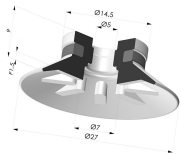

**TECHNICAL INFORMATION**

<b>Arrow :</b>	1.5 mm
<b>Category :</b>	Plates
<b>Contact lip diameter :</b>	27 mm
<b>Height (in mm) :</b>	18.5
<b>Horizontal force :</b>	25.40
<b>inner barrel diameter :</b>	M5
<b>Number of bellows :</b>	0.5 Bellows
<b>Range :</b>	Suction cup
<b>Series :</b>	90
<b>Shape :</b>	Plate
<b>Vertical force :</b>	12.70

**Variants:**

Variant reference:

**90 25SLT M18D**

- Color: Translucent
- CE food certified
- Matter: Silicone
- Shore Hardness: SH60

**Related products:**

**Flat Suction Cup Series 90, Ø 25 mm**

Product reference: 90 25-- A

**Separable Male Fitting G1/8"**

Product reference: 9P18