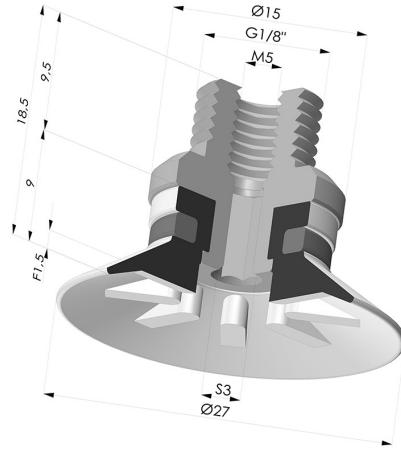

**TECHNICAL INFORMATION**

<b>Arrow :</b>	1.5 mm
<b>Category :</b>	Plates
<b>Contact lip diameter :</b>	27 mm
<b>Height (in mm) :</b>	18.5
<b>Horizontal force :</b>	25.40
<b>inner barrel diameter :</b>	M5
<b>Number of bellows :</b>	0.5 Bellows
<b>Range :</b>	Suction cup
<b>Series :</b>	90
<b>Shape :</b>	Plate
<b>Vertical force :</b>	12.70

**Variants:**

Variant reference:

**90 25SLT M18D**

- Color: Translucent
- CE food certified
- Matter: Silicone
- Shore Hardness: SH60

**Related products:**

**Flat Suction Cup Series 90, Ø 25 mm**

Product reference: 90 25-- A

**Separable Male Fitting G1/8"**

Product reference: 9P18