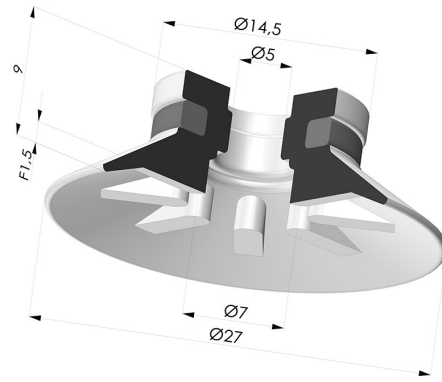

**TECHNICAL INFORMATION**

- Arrow :** 1.5 mm  
**Category :** Plates  
**Contact lip diameter :** 7  
**Height (in mm) :** 9  
**Horizontal force :** 24 N  
**inner barrel diameter :** 5  
**Number of bellows :** 0.5 Bellows  
**Range :** Suction cup  
**Series :** 90  
**Shape :** Plate  
**Vertical force :** 12 N

**Variants:**

Variant reference:  
**90 25PU A**

- Color: Blue
- Matter: Polyurethane
- Shore Hardness: SH60

Variant reference:  
**90 25SL A**

- Color: Red food-grade CE certification
- Matter: Silicone
- Shore Hardness: SH60

Variant reference:  
**90 25SLT A**

- Color: Translucent
- CE food certified
- Matter: Silicone
- Shore Hardness: SH60

Variant reference:  
**90 25TPU A**

- Color: Translucent
- Matter: Thermoplastic
- Shore Hardness: SH60

Variant reference:  
**90 25NI A**

- Color: Black
- Matter: Nitrile
- Shore Hardness: SH50

Variant reference:  
**90 25NR A**

- Color: Gray
- Matter: Natural rubber
- Shore Hardness: SH50