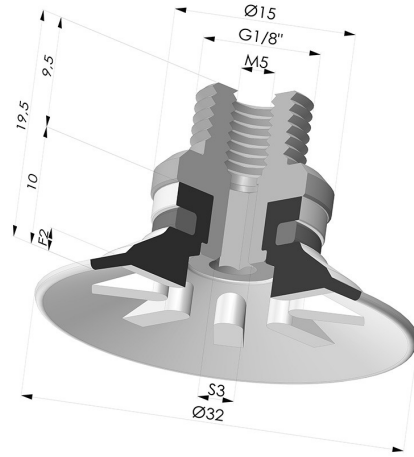

**TECHNICAL INFORMATION**

- Arrow :** 2 mm  
**Category :** Plates  
**Contact lip diameter :** 32  
**Height (in mm) :** 19.5  
**Horizontal force :** 33 N  
**inner barrel diameter :** M5  
**Number of bellows :** 0.5 Bellows  
**Range :** Suction cup  
**Series :** 90  
**Shape :** Plate  
**Vertical force :** 17 N

**Variants:**

Variant reference:  
**90 30SL M18D**

- Color: Red food-grade CE certification
- Matter: Silicone
- Shore Hardness: SH60

Variant reference:  
**90 30SLT M18D**

- Color: Translucent
- CE food certified
- Matter: Silicone
- Shore Hardness: SH60

Variant reference:  
**90 30TPU M18D**

- Color: Translucent
- Matter: Thermoplastic
- Shore Hardness: SH60

Variant reference:  
**90 30NI M18D**

- Color: Black
- Matter: Nitrile
- Shore Hardness: SH50

**Related products:**

**Flat Suction Cup Series 90, Ø 30 mm**

Product reference: 90 30-- A

**Separable Male Fitting G1/8"**

Product reference: 9P18