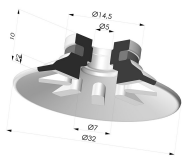

**TECHNICAL INFORMATION**

- Arrow :** 2 mm  
**Category :** Plates  
**Contact lip diameter :** 32  
**Height (in mm) :** 19.5  
**Horizontal force :** 33 N  
**inner barrel diameter :** M5  
**Number of bellows :** 0.5 Bellows  
**Range :** Suction cup  
**Series :** 90  
**Shape :** Plate  
**Vertical force :** 17 N

Variant reference:  
**90 30TPU M18D**

- Color: Translucent
- Matter: Thermoplastic
- Shore Hardness: SH60

Variant reference:  
**90 30NI M18D**

- Color: Black
- Matter: Nitrile
- Shore Hardness: SH50

**Related products:**

**Flat Suction Cup Series 90, Ø 30 mm**

Product reference: 90 30-- A

**Separable Male Fitting G1/8"**

Product reference: 9P18