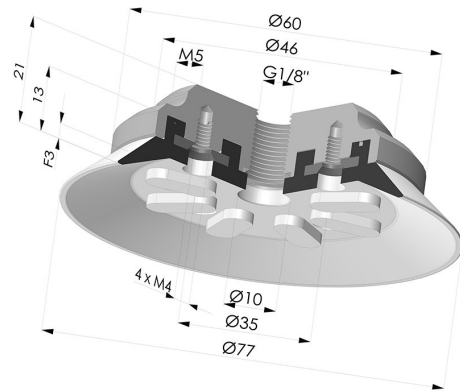

TECHNICAL INFORMATION

Arrow :	3 mm
Category :	Plates
Contact lip diameter :	77 mm
Height (in mm) :	21
Horizontal force :	200 N
inner barrel diameter :	G1/8
Number of bellows :	0.5 Bellows
Range :	Suction cup
Series :	90
Shape :	Plate
Vertical force :	100 N

Variants:

Variant reference:

90 75NI F18

- Color: Black
- Matter: Nitrile
- Shore Hardness: SH50

Related products:

Flat Suction Cup Series 90, Ø 75 mm

Product reference: 90 75-- A

Fixed Fitting G1/8" female