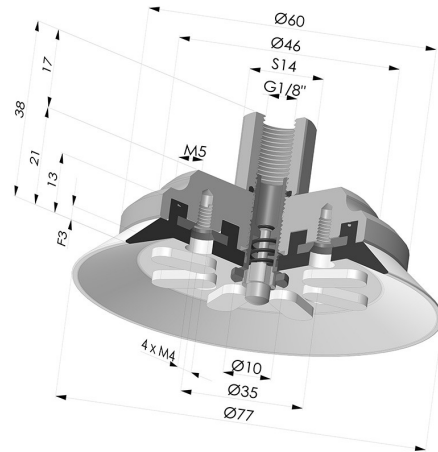

TECHNICAL INFORMATION

Arrow :	3 mm
Category :	Plates
Contact lip diameter :	77
Height (in mm) :	38
Horizontal force :	200 N
inner barrel diameter :	G1/8
Number of bellows :	0.5 Bellows
Range :	Suction cup
Series :	90
Shape :	Plate
Vertical force :	100 N

Variants:

Variant reference:

90 75NI F18 PAL

- Color: Black
- Matter: Nitrile
- Shore Hardness: SH50