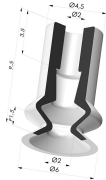

TECHNICAL INFORMATION

Arrow :	2 mm
Category :	With bellows
Contact lip diameter :	6 mm
Height (in mm) :	17
Horizontal force :	1 N
inner barrel diameter :	M5
Number of bellows :	1.5 Bellows
Range :	Suction cup
Series :	91
Shape :	1.5 Bellows
Vertical force :	0.5 N

Related products:

Bellows Suction Cup 1.5 folds Series 91, Ø 6 mm

Product reference: 91 06-- A

Separable Male Fitting M5

Product reference: 9PM5