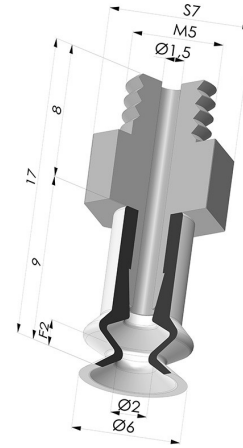

TECHNICAL INFORMATION

Arrow :	2 mm
Category :	With bellows
Contact lip diameter :	6 mm
Height (in mm) :	17
Horizontal force :	1 N
inner barrel diameter :	M5
Number of bellows :	1.5 Bellows
Range :	Suction cup
Series :	91
Shape :	1.5 Bellows
Vertical force :	0.5 N

Variants:

Variant reference:
91 06NI M5M

- Color: Black
- Matter: Nitrile
- Shore Hardness: SH50

Variant reference:
91 06SL M5M

- Color: Red food-grade CE certification
- Matter: Silicone
- Shore Hardness: SH60

Related products:

Bellows Suction Cup 1.5 folds Series 91, Ø 6 mm

Product reference: 91 06-- A

Separable Male Fitting M5

Product reference: 9PM5