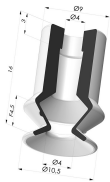

TECHNICAL INFORMATION

Arrow :	4.5 mm
Category :	With bellows
Contact lip diameter :	10.5 mm
Height (in mm) :	26
Horizontal force :	3 N
inner barrel diameter :	M5
Number of bellows :	1.5 Bellows
Range :	Suction cup
Series :	91
Shape :	1.5 Bellows
Vertical force :	1.5 N

Variants:

Variant reference:
91 10NI M5M

- Color: Black
- Matter: Nitrile
- Shore Hardness: SH50

Variant reference:
91 10SL M5M

- Color: Red food-grade CE certification
- Matter: Silicone
- Shore Hardness: SH60

Variant reference:
91 10SLT M5M

- Color: Translucent
- CE food certified
- Matter: Silicone
- Shore Hardness: SH60

Related products:

Bellows Suction Cup 1.5 folds Series 91, Ø 10 mm

Product reference: 91 10-- A

Separable Male Fitting M5

Product reference: 9MM5