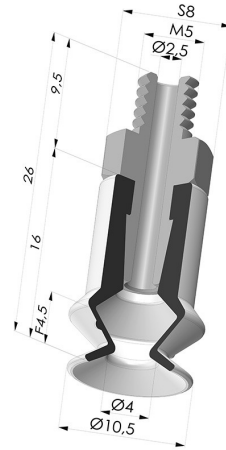

TECHNICAL INFORMATION

Arrow :	4.5 mm
Category :	With bellows
Contact lip diameter :	10.5 mm
Height (in mm) :	26
Horizontal force :	3 N
inner barrel diameter :	M5
Number of bellows :	1.5 Bellows
Range :	Suction cup
Series :	91
Shape :	1.5 Bellows
Vertical force :	1.5 N

Variants:

Variant reference:
91 10NI M5M

- Color: Black
- Matter: Nitrile
- Shore Hardness: SH50

Variant reference:
91 10SL M5M

- Color: Red food-grade CE certification
- Matter: Silicone
- Shore Hardness: SH60

Variant reference:
91 10SLT M5M

- Color: Translucent
- CE food certified
- Matter: Silicone
- Shore Hardness: SH60

Related products:

Bellows Suction Cup 1.5 folds Series 91, Ø 10 mm

Product reference: 91 10-- A

Separable Male Fitting M5

Product reference: 9MM5