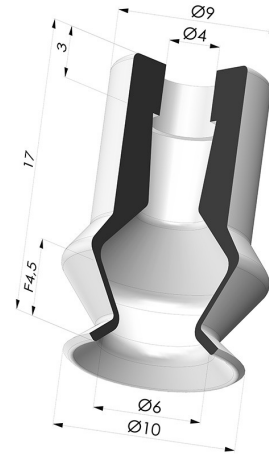

TECHNICAL INFORMATION

Arrow :	4.5 mm
Category :	With bellows
Contact lip diameter :	10.2 mm
Height (in mm) :	17
Horizontal force :	3 N
inner barrel diameter :	4mm
Number of bellows :	1.5 Bellows
Range :	Suction cup
Series :	91
Shape :	1.5 Bellows
Vertical force :	1.5 N

Variants:

Variant reference:
91 11NI A
 • Color: Black
 • Matter: Nitrile

Variant reference:
91 11SL A
 • Color: Red food-grade CE certification
 • Matter: Silicone

Variant reference:
91 11SLT A
 • Color: Translucent
 • CE food certified
 • Matter: Silicone

Related products:

Bellows Suction Cup 1.5 folds Series 91, Ø 11 mm

Product reference: 91 11-- M5