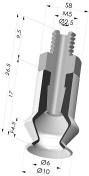

TECHNICAL INFORMATION

Arrow :	4.5 mm
Category :	With bellows
Contact lip diameter :	10.2 mm
Height (in mm) :	17
Horizontal force :	3 N
inner barrel diameter :	4mm
Number of bellows :	1.5 Bellows
Range :	Suction cup
Series :	91
Shape :	1.5 Bellows
Vertical force :	1.5 N

Related products:

Bellows Suction Cup 1.5 folds Series 91, Ø 11 mm

Product reference: 91 11-- M5