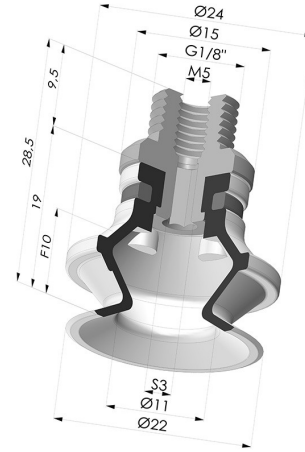

TECHNICAL INFORMATION

Arrow :	10 mm
Category :	With bellows
Contact lip diameter :	22.2 mm
Height (in mm) :	28.5
Horizontal force :	13 N
inner barrel diameter :	M5
Number of bellows :	1.5 Bellows
Range :	Suction cup
Series :	91
Shape :	1.5 Bellows
Vertical force :	6.5 N

Variants:

Variant reference:
91 20PU M18D

- Color: Blue
- Matter: Polyurethane
- Shore Hardness: SH60

Variant reference:
91 20SL M18D

- Color: Red food-grade CE certification
- Matter: Silicone
- Shore Hardness: SH60

Variant reference:
91 20SLT M18D

- Color: Translucent
- CE food certified
- Matter: Silicone
- Shore Hardness: SH60

Variant reference:
91 20NI M18D

- Color: Black
- Matter: Nitrile
- Shore Hardness: SH50

Related products:

Bellows Suction Cup 1.5 folds Series 91, Ø 20 mm

Product reference: 91 20-- A

Separable Male Fitting G1/8"

Product reference: 9P18