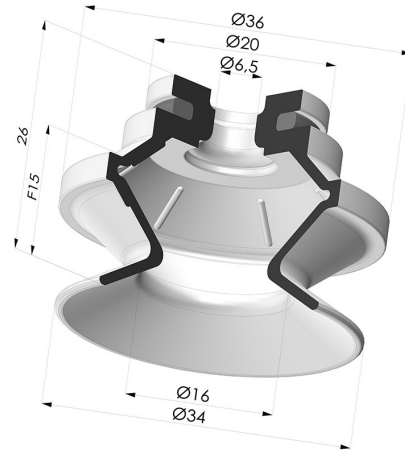

TECHNICAL INFORMATION

- Arrow :** 15 mm
Category : With bellows
Contact lip diameter : 34 mm
Height (in mm) : 26
Horizontal force : 38 N
inner barrel diameter : 6.5mm
Number of bellows : 1.5 Bellows
Range : Suction cup
Series : 91
Shape : 1.5 Bellows
Vertical force : 19 N

Variants:

- Variant reference:
91 31NI A
 • Color: Black
 • Matter: Nitrile

- Variant reference:
91 31NR A
 • Color: Gray
 • Matter: Natural rubber

- Variant reference:
91 31PU A
 • Color: Blue
 • Matter: Polyurethane
 • Shore Hardness: SH60

- Variant reference:
91 31SL A
 • Color: Red food-grade CE certification
 • Matter: Silicone
 • Shore Hardness: SH60

- Variant reference:
91 31SLT A
 • Color: Translucent
 • CE food certified
 • Matter: Silicone
 • Shore Hardness: SH60