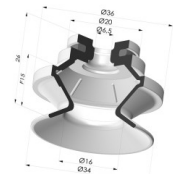

1. Variant reference:
   91 31MNT A
   • Color: Bordeaux
   • Matter: Non-staining material
   • Shore Hardness: SH60