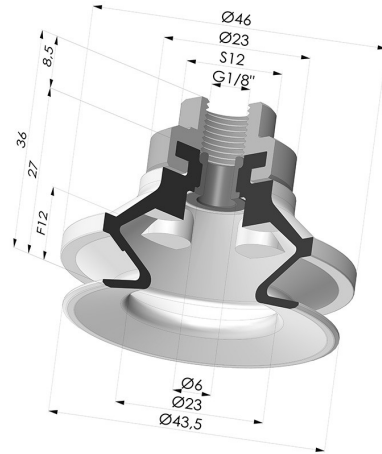

TECHNICAL INFORMATION

Arrow :	12 mm
Category :	With bellows
Contact lip diameter :	40 mm
Height (in mm) :	36
Horizontal force :	57 N
inner barrel diameter :	Female G1/8"
Number of bellows :	1.5 Bellows
Range :	Suction cup
Series :	91
Shape :	1.5 Bellows
Vertical force :	28.5 N

Variants:

Variant reference:

91 40NI F18

- Color: Black
- Matter: Nitrile
- Shore Hardness: SH50

Variant reference:

91 40SLT F18

- Color: Translucent
- CE food certified
- Matter: Silicone
- Shore Hardness: SH60

Related products:

Bellows Suction Cup 1.5 folds Series 91, Ø 40 mm
 Product reference: 91 40-- A

Crimped Female Fitting 1/8G
 Product reference: 9M18A

Rivet for Fitting 9M18A - Aluminium
 Product reference: 9M18A RIV