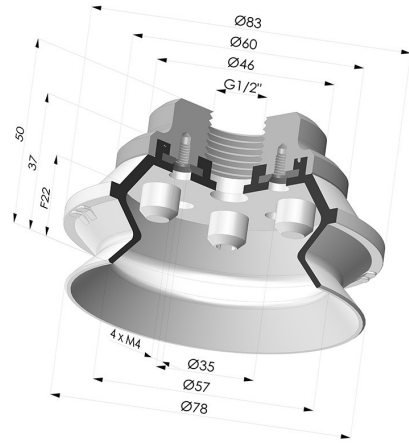

TECHNICAL INFORMATION

Arrow :	22 mm
Category :	With bellows
Contact lip diameter :	75 mm
Height (in mm) :	50
Horizontal force :	200 N
inner barrel diameter :	Female G1/2"
Number of bellows :	1.5 Bellows
Range :	Suction cup
Series :	91
Shape :	1.5 Bellows
Vertical force :	100 N

Variants:

Variant reference:

91 75NI F12

- Color: Black
- Matter: Nitrile
- Shore Hardness: SH50

Variant reference:

91 75SLT F12

- Color: Translucent
- CE food certified
- Matter: Silicone
- Shore Hardness: SH60

Related products:

Bellows Suction Cup 1.5 folds Series 91, Ø 75 mm

Product reference: 91 75-- A