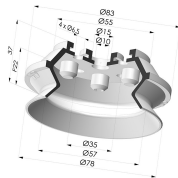

TECHNICAL INFORMATION

Arrow :	22 mm
Category :	With bellows
Contact lip diameter :	75 mm
Height (in mm) :	50
Horizontal force :	200 N
inner barrel diameter :	Female G1/2"
Number of bellows :	1.5 Bellows
Range :	Suction cup
Series :	91
Shape :	1.5 Bellows
Vertical force :	100 N

Variants:

Variant reference:

91 75NI F12

- Color: Black
- Matter: Nitrile
- Shore Hardness: SH50

Variant reference:

91 75SLT F12

- Color: Translucent
- CE food certified
- Matter: Silicone
- Shore Hardness: SH60

Related products:

Bellows Suction Cup 1.5 folds Series 91, Ø 75 mm

Product reference: 91 75-- A