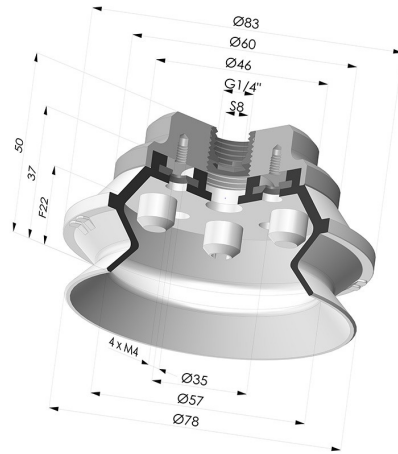

TECHNICAL INFORMATION

Arrow :	22 mm
Category :	With bellows
Contact lip diameter :	75 mm
Height (in mm) :	50
Horizontal force :	200 N
inner barrel diameter :	Female G1/4"
Number of bellows :	1.5 Bellows
Range :	Suction cup
Series :	91
Shape :	1.5 Bellows
Vertical force :	100 N

Variants:

Variant reference:

91 75NI F14

- Color: Black
- Matter: Nitrile
- Shore Hardness: SH50