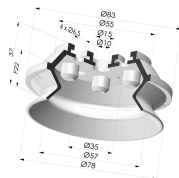

TECHNICAL INFORMATION

Arrow :	22 mm
Category :	With bellows
Contact lip diameter :	75 mm
Height (in mm) :	45
Horizontal force :	200 N
inner barrel diameter :	Female G1/8"
Number of bellows :	1.5 Bellows
Range :	Suction cup
Series :	91
Shape :	1.5 Bellows
Vertical force :	100 N

Variants:

Variant reference:
91 75NI F18

- Color: Black
- Matter: Nitrile
- Shore Hardness: SH50

Variant reference:
91 75SL F18

- Color: Red food-grade CE certification
- Matter: Silicone
- Shore Hardness: SH60

Variant reference:
91 75TPU F18

- Color: Translucent
- Matter: Thermoplastic
- Shore Hardness: SH70

Related products:

Bellows Suction Cup 1.5 folds Series 91, Ø 75 mm

Product reference: 91 75-- A

Fixed Fitting G1/8" female