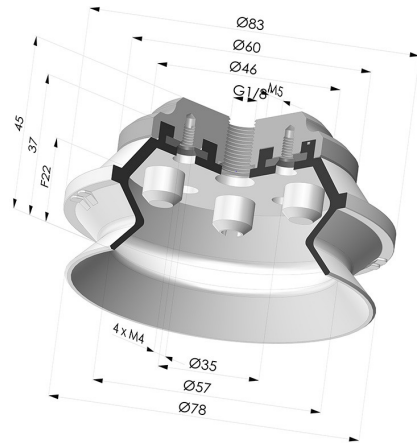

TECHNICAL INFORMATION

Arrow :	22 mm
Category :	With bellows
Contact lip diameter :	75 mm
Height (in mm) :	45
Horizontal force :	200 N
inner barrel diameter :	Female G1/8"
Number of bellows :	1.5 Bellows
Range :	Suction cup
Series :	91
Shape :	1.5 Bellows
Vertical force :	100 N

Variants:

Variant reference:
91 75NI F18

- Color: Black
- Matter: Nitrile
- Shore Hardness: SH50

Variant reference:
91 75SL F18

- Color: Red food-grade CE certification
- Matter: Silicone
- Shore Hardness: SH60

Variant reference:
91 75TPU F18

- Color: Translucent
- Matter: Thermoplastic
- Shore Hardness: SH70

Related products:

Bellows Suction Cup 1.5 folds Series 91, Ø 75 mm

Product reference: 91 75-- A

Fixed Fitting G1/8" female

Product reference: 9MG18A