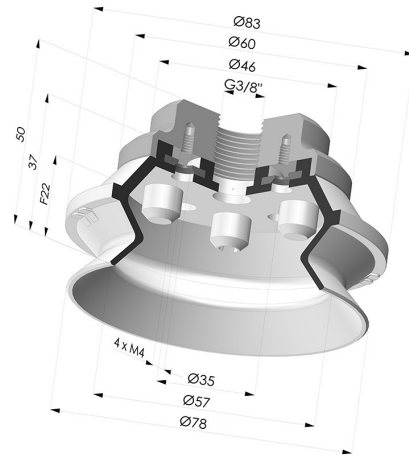

TECHNICAL INFORMATION

Arrow :	22 mm
Category :	With bellows
Contact lip diameter :	75 mm
Height (in mm) :	50
Horizontal force :	200 N
inner barrel diameter :	Female G3/8"
Number of bellows :	1.5 Bellows
Range :	Suction cup
Series :	91
Shape :	1.5 Bellows
Vertical force :	100 N

Variants:

Variant reference:
91 75NI F38

- Color: Black
- Matter: Nitrile
- Shore Hardness: SH50

Variant reference:
91 75SL F38

- Color: Red food-grade CE certification
- Matter: Silicone
- Shore Hardness: SH60

Variant reference:
91 75SLT F38

- Color: Translucent
- CE food certified
- Matter: Silicone
- Shore Hardness: SH60

Related products:

Bellows Suction Cup 1.5 folds Series 91, Ø 75 mm

Product reference: 91 75-- A