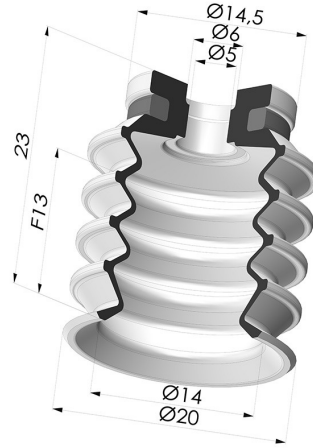

TECHNICAL INFORMATION

Arrow :	13 mm
Category :	With bellows
Contact lip diameter :	20 mm
Height (in mm) :	23
Horizontal force :	11.5 N
inner barrel diameter :	5mm
Number of bellows :	4.5 Bellows
Range :	Suction cup
Series :	92
Shape :	4.5 Bellows
Vertical force :	6 N

Variants:

Variant reference:

92 20NI A

- Color: Black
- Matter: Nitrile
- Shore Hardness: SH70

Variant reference:

92 20SL A

- Color: Red food-grade CE certification
- Matter: Silicone
- Shore Hardness: SH60

Variant reference:

92 20SLBLEU A SH30

- Color: Blue food-grade CE certification
- Matter: Silicone
- Shore Hardness: SH30