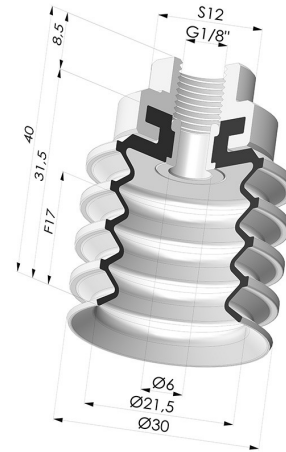

TECHNICAL INFORMATION

Arrow :	17 mm
Category :	With bellows
Contact lip diameter :	30 mm
Height (in mm) :	40
Horizontal force :	29 N
inner barrel diameter :	Female G1/8"
Number of bellows :	4.5 Bellows
Range :	Suction cup
Series :	92
Shape :	4.5 Bellows
Vertical force :	14.5 N

Variants:

Variant reference:

92 30NI F18

- Color: Black
- Matter: Nitrile
- Shore Hardness: SH70

Related products:

Bellows Suction Cup 4.5 folds Series 92, Ø 30 mm
 Product reference: 92 30-- A

Inner Reinforcement Ring - OD 26.6 mm
 Product reference: A30

Crimped Female Fitting 1/8G
 Product reference: 9M18A

Rivet for Fitting 9M18A - Aluminium
 Product reference: 9M18A RIV