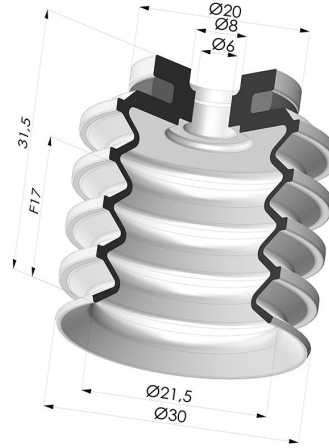

TECHNICAL INFORMATION

- Arrow :** 17 mm
Category : With bellows
Contact lip diameter : 30 mm
Height (in mm) : 31.5
Horizontal force : 29 N
inner barrel diameter : 6mm
Number of bellows : 4.5 Bellows
Range : Suction cup
Series : 92
Shape : 4.5 Bellows
Vertical force : 14.5 N

Related products:

Bellows Suction Cup 4.5 folds Series 92, Ø 30 mm
Product reference: 92 30-- 18

Inner Reinforcement Ring - OD 26.6 mm
Product reference: A30

Bellows Suction Cup 4.5 folds Series 92, Ø 30 mm
Product reference: 92 30-- 14D-2

Bellows Suction Cup 4.5 folds Series 92, Ø 30 mm
Product reference: 92 30-- 18D-2-F

Bellows Suction Cup 4.5 folds Series 92, Ø 30 mm
Product reference: 92 30-- 18D-2-GIC

Bellows Suction Cup 4.5 folds Series 92, Ø 30 mm
Product reference: 92 30-- 18D-3-BD

Bellows Suction Cup 4.5 folds Series 92, Ø 30 mm
Product reference: 92 30-- 38D-2

Bellows Suction Cup 4.5 folds Series 92, Ø 30 mm
Product reference: 92 30-- 38D-2-F

Bellows Suction Cup 4.5 folds Series 92, Ø 30 mm
Product reference: 92 30-- 38D-2-GIC