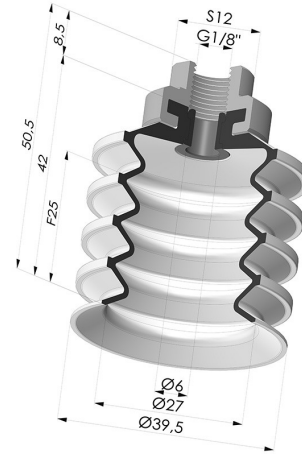

TECHNICAL INFORMATION

Arrow :	25 mm
Category :	With bellows
Contact lip diameter :	40 mm
Height (in mm) :	50.5
Horizontal force :	51 N
inner barrel diameter :	Female G1/8"
Number of bellows :	4.5 Bellows
Range :	Suction cup
Series :	92
Shape :	4.5 Bellows
Vertical force :	25.5 N

Variants:

Variant reference:

92 40NI F18

- Matter: Nitrile
- Shore Hardness: SH50

Related products:

Bellows Suction Cup 4.5 folds Series 92, Ø 40 mm
 Product reference: 92 40-- A

Inner Reinforcement Ring - OD 35.8 mm
 Product reference: A40

Crimped Female Fitting 1/8G
 Product reference: 9M18A

Rivet for Fitting 9M18A - Aluminium
 Product reference: 9M18A RIV