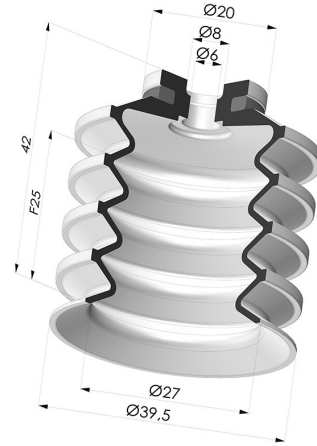

TECHNICAL INFORMATION

Arrow :	25 mm
Category :	With bellows
Contact lip diameter :	40 mm
Height (in mm) :	42
Horizontal force :	51 N
inner barrel diameter :	6mm
Number of bellows :	4.5 Bellows
Range :	Suction cup
Series :	92
Shape :	4.5 Bellows
Vertical force :	25.5 N

Variant reference:
92 40SLBLEU A

- Color: Blue food-grade CE certification
- Matter: Silicone
- Shore Hardness: SH50

Related products:

Bellows Suction Cup 4.5 folds Series 92, Ø 40 mm
Product reference: 92 40-- 18

Bellows Suction Cup 4.5 folds Series 92, Ø 40 mm
Product reference: 92 40-- 18D-2-GIC

Bellows Suction Cup 4.5 folds Series 92, Ø 40 mm
Product reference: 92 40-- 18D-3-BD

Bellows Suction Cup 4.5 folds Series 92, Ø 40 mm
Product reference: 92 40-- 38D-2

Bellows Suction Cup 4.5 folds Series 92, Ø 40 mm
Product reference: 92 40-- 38D-2-F

Bellows Suction Cup 4.5 folds Series 92, Ø 40 mm
Product reference: 92 40-- 38D-2-GIC