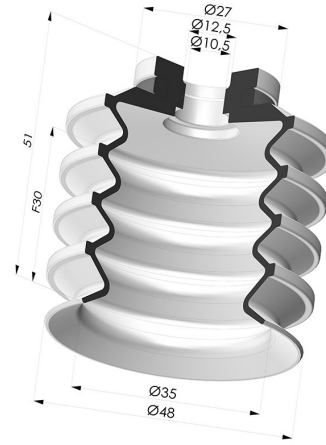

TECHNICAL INFORMATION

Arrow :	30 mm
Category :	With bellows
Contact lip diameter :	50 mm
Height (in mm) :	51
Horizontal force :	77 N
inner barrel diameter :	10.5mm
Number of bellows :	4.5 Bellows
Range :	Suction cup
Series :	92
Shape :	4.5 Bellows
Vertical force :	38.5 N

Variants:

Variant reference:
92 50SL A

- Color: Red food-grade CE certification
 - Matter: Silicone
 - Shore Hardness: SH60

Variant reference:
92 50SLT A

- Color: Translucent
 - CE food certified
 - Matter: Silicone
- Shore Hardness: SH60

Variant reference:
92 50NI A

- Color: Black
 - Matter: Nitrile
- Shore Hardness: SH50

Related products:

Bellows Suction Cup 4.5 folds Series 92, Ø 50 mm
Product reference: 92 50-- 18

Inner Reinforcement Ring - OD 45.5 mm
Product reference: A50

Bellows Suction Cup 4.5 folds Series 92, Ø 50 mm
Product reference: 92 50-- 38D-2-GIC

Nut for suction cup 92 50
Product reference: ECR TAC 92 50