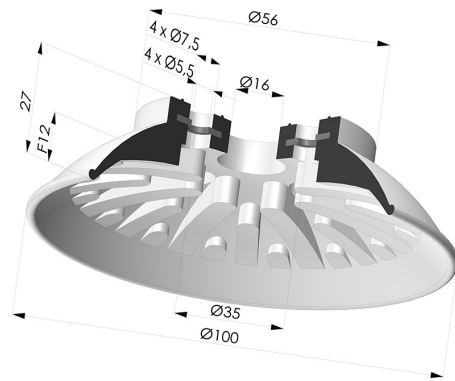

TECHNICAL INFORMATION

Arrow :	12mm
Category :	Plates
Contact lip diameter :	100
Height (in mm) :	27
Height (in mm) :	27
Horizontal force :	340 N
inner barrel diameter :	16
Number of bellows :	0.5 Bellows
Range :	Suction cup
Series :	94
Shape :	Plate
Vertical force :	170 N

Variants:

Variant reference:

- 94 100NI A**
- Color: Black
- Matter: Nitrile
- Shore Hardness: SH50

Related products:

Flat Suction Cup Series 94, Ø 100 mm

Product reference: 94 100NI F14F

Flat Suction Cup Series 94, Ø 100 mm