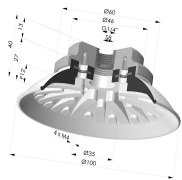

TECHNICAL INFORMATION

Arrow :	12mm
Category :	Plates
Contact lip diameter :	100
Height (in mm) :	27
Height (in mm) :	27
Horizontal force :	340 N
inner barrel diameter :	16
Number of bellows :	0.5 Bellows
Range :	Suction cup
Series :	94
Shape :	Plate
Vertical force :	170 N

Variants:

Variant reference:

- 94 100NI A**
- Color: Black
- Matter: Nitrile
- Shore Hardness: SH50

Related products:

Flat Suction Cup Series 94, Ø 100 mm

Product reference: 94 100NI F14F

Flat Suction Cup Series 94, Ø 100 mm