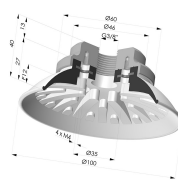

TECHNICAL INFORMATION

Arrow :	12mm
Category :	Plates
Contact lip diameter :	100
Height (in mm) :	27
Height (in mm) :	27
Horizontal force :	340 N
inner barrel diameter :	16
Number of bellows :	0.5 Bellows
Range :	Suction cup
Series :	94
Shape :	Plate
Vertical force :	170 N

Variants:

Variant reference:

- 94 100NI A**
- Color: Black
- Matter: Nitrile
- Shore Hardness: SH50

Related products:

Flat Suction Cup Series 94, Ø 100 mm

Product reference: 94 100NI F14F

Flat Suction Cup Series 94, Ø 100 mm