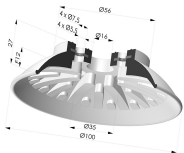

TECHNICAL INFORMATION

Arrow :	12 mm
Category :	Plates
Contact lip diameter :	100
Height (in mm) :	40
Horizontal force :	340 N
inner barrel diameter :	G1/4
Number of bellows :	0.5 Bellows
Range :	Suction cup
Series :	94
Shape :	Plate
Top diameter :	G1/4"
Vertical force :	170 N

Variants:

Variant reference:

- 94 100NI F14F**
- Color: Black
- Matter: Nitrile
- Shore Hardness: SH50

Related products:

Flat Suction Cup Series 94, Ø 100 mm

Product reference: 94 100-- A