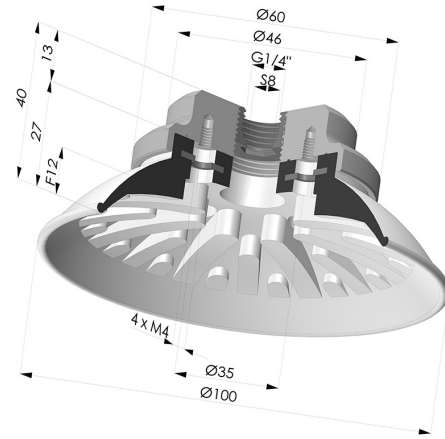

TECHNICAL INFORMATION

Arrow :	12 mm
Category :	Plates
Contact lip diameter :	100
Height (in mm) :	40
Horizontal force :	340 N
inner barrel diameter :	G1/4
Number of bellows :	0.5 Bellows
Range :	Suction cup
Series :	94
Shape :	Plate
Top diameter :	G1/4"
Vertical force :	170 N

Variants:

Variant reference:

- 94 100NI F14F**
- Color: Black
- Matter: Nitrile
- Shore Hardness: SH50

Related products:

Flat Suction Cup Series 94, Ø 100 mm

Product reference: 94 100-- A