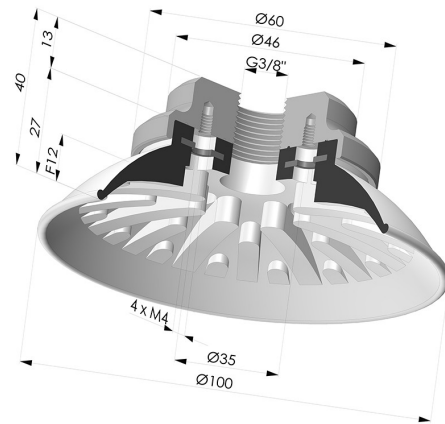

TECHNICAL INFORMATION

Arrow :	12 mm
Category :	Plates
Contact lip diameter :	100
Height (in mm) :	40
Horizontal force :	340 N
inner barrel diameter :	G3/8
Number of bellows :	0.5 Bellows
Range :	Suction cup
Series :	94
Shape :	Plate
Top diameter :	G1/2"
Vertical force :	170 N

Variants:

Variant reference:

- 94 100NI F38F**
- Color: Black
- Matter: Nitrile
- Shore Hardness: SH50

Related products:

Flat Suction Cup Series 94, Ø 100 mm

Product reference: 94 100-- A