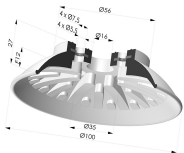

TECHNICAL INFORMATION

Arrow :	12 mm
Category :	Plates
Contact lip diameter :	100
Height (in mm) :	40
Horizontal force :	340 N
inner barrel diameter :	G3/8
Number of bellows :	0.5 Bellows
Range :	Suction cup
Series :	94
Shape :	Plate
Top diameter :	G1/2"
Vertical force :	170 N

Variants:

Variant reference:

- 94 100NI F38F**
- Color: Black
- Matter: Nitrile
- Shore Hardness: SH50

Related products:

Flat Suction Cup Series 94, Ø 100 mm

Product reference: 94 100-- A