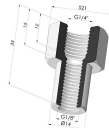

TECHNICAL INFORMATION

- Arrow :** 17 mm
Category : With bellows
Contact lip diameter : 41 mm
Height (in mm) : 39
Horizontal force : 57 N
inner barrel diameter : 11mm
Number of bellows : 4.5 Bellows
Range : Suction cup
Series : 95
Shape : 4.5 Bellows
Vertical force : 28.5 N

Related products:

Bellows Suction Cup 4.5 folds Series 95, Ø 41 mm

Product reference: 95 40-- A

Crimped Female Fitting G1/4"

Product reference: N

Bellows Suction Cup 4.5 folds Series 95, Ø 41 mm

Product reference: 95 40-- O