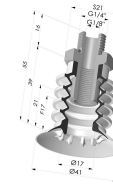

TECHNICAL INFORMATION

- Arrow :** 17 mm
Category : With bellows
Contact lip diameter : 41 mm
Height (in mm) : 39
Horizontal force : 57 N
inner barrel diameter : 11mm
Number of bellows : 4.5 Bellows
Range : Suction cup
Series : 95
Shape : 4.5 Bellows
Vertical force : 28.5 N

Related products:

Bellows Suction Cup 4.5 folds Series 95, Ø 41 mm

Product reference: 95 40-- A

Crimped Female Fitting G1/4"

Product reference: N

Bellows Suction Cup 4.5 folds Series 95, Ø 41 mm

Product reference: 95 40-- O