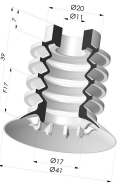

TECHNICAL INFORMATION

- Arrow :** 17 mm
Category : With bellows
Contact lip diameter : 41 mm
Height (in mm) : 39
Horizontal force : 57 N
inner barrel diameter : 11mm
Number of bellows : 4.5 Bellows
Range : Suction cup
Series : 95
Shape : 4.5 Bellows
Vertical force : 28.5 N

Variants:

Variant reference:
95 40SL A

- Color: Red food-grade CE certification
- Matter: Silicone
- Shore Hardness: SH60

Variant reference:
95 40NR A

- Color: Gray
- Matter: Natural rubber
- Shore Hardness: SH50

Related products:

Bellows Suction Cup 4.5 folds Series 95, Ø 41 mm

Product reference: 95 40-- A

Crimped Female Fitting G1/4"

Product reference: N

Bellows Suction Cup 4.5 folds Series 95, Ø 41 mm

Product reference: 95 40-- O