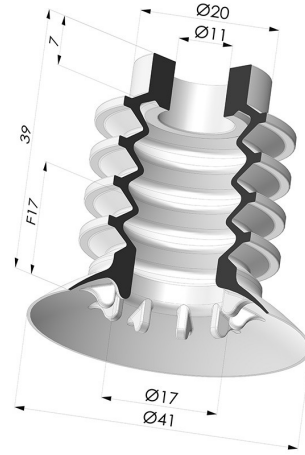

TECHNICAL INFORMATION

- Arrow :** 17 mm
Category : With bellows
Contact lip diameter : 41 mm
Height (in mm) : 39
Horizontal force : 57 N
inner barrel diameter : 11mm
Number of bellows : 4.5 Bellows
Range : Suction cup
Series : 95
Shape : 4.5 Bellows
Vertical force : 28.5 N

Variants:

Variant reference:
95 40SL A

- Color: Red food-grade CE certification
- Matter: Silicone
- Shore Hardness: SH60

Variant reference:
95 40NR A

- Color: Gray
- Matter: Natural rubber
- Shore Hardness: SH50

Related products:

Bellows Suction Cup 4.5 folds Series 95, Ø 41 mm

Product reference: 95 40-- A

Crimped Female Fitting G1/4"

Product reference: N

Bellows Suction Cup 4.5 folds Series 95, Ø 41 mm

Product reference: 95 40-- O