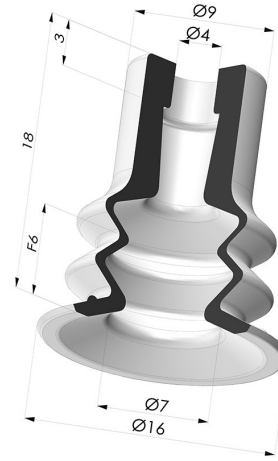

TECHNICAL INFORMATION

Arrow :	6 mm
Category :	With bellows
Contact lip diameter :	15 mm
Height (in mm) :	18
Horizontal force :	6 N
inner barrel diameter :	4mm
Number of bellows :	2.5 Bellows
Range :	Suction cup
Series :	96
Shape :	2.5 Bellows
Vertical force :	3 N

Variants:

Variant reference:
96 15SL A

- Color: Red food-grade CE certification
 - Matter: Silicone
 - Shore Hardness: SH60

Variant reference:
96 15SLT A

- Color: Translucent
 - CE food certified
 - Matter: Silicone
- Shore Hardness: SH60

Variant reference:
96 15NI A

- Color: Black
 - Matter: Nitrile
- Shore Hardness: SH50

Related products:

Separable Male Fitting M5

Product reference: 9MM5

Bellows Suction Cup 2.5 folds Series 96, Ø 15 mm

Product reference: 96 15-- M5