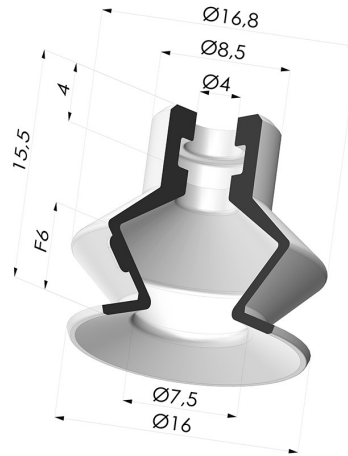

TECHNICAL INFORMATION

Arrow :	6 mm
Category :	With bellows
Contact lip diameter :	16 mm
Height (in mm) :	15.5
Horizontal force :	8 N
inner barrel diameter :	4mm
Number of bellows :	1.5 Bellows
Range :	Suction cup
Series :	PBG
Shape :	1.5 Bellows
Vertical force :	4 N

Variants:

Variant reference:

PBG 15NI A

- Color: Black
- Matter: Nitrile
- Shore Hardness: SH50

Variant reference:

PBG 15SLT A

- Color: Translucent
- CE food certified
- Matter: Silicone
- Shore Hardness: SH60

Variant reference:

PBG 15UR A

- Color: Blue
- Matter: Urethane
- Shore Hardness: SH60

Related products:

Separable Female Fitting 1/8G

Product reference: FTF 5A G1/8

Separable Male Fitting 1/8G

Product reference: FTM 5A G1/8