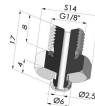

TECHNICAL INFORMATION

Arrow :	6 mm
Category :	With bellows
Contact lip diameter :	16 mm
Height (in mm) :	15.5
Horizontal force :	8 N
inner barrel diameter :	4mm
Number of bellows :	1.5 Bellows
Range :	Suction cup
Series :	PBG
Shape :	1.5 Bellows
Vertical force :	4 N

Variant reference:

PBG 15UR A

- Color: Blue
- Matter: Urethane
- Shore Hardness: SH60

Related products:

Separable Female Fitting 1/8G

Product reference: FTF 5A G1/8

Separable Male Fitting 1/8G

Product reference: FTM 5A G1/8

Separable Male Fitting M5

Product reference: FTM 5A M5