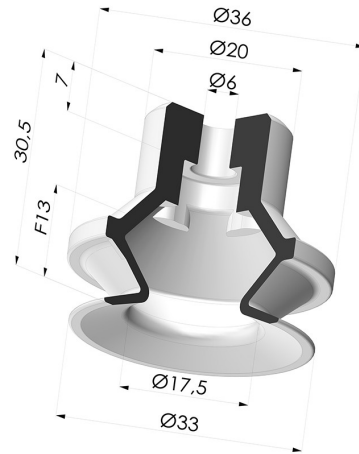

TECHNICAL INFORMATION

- Arrow :** 13 mm
Category : With bellows
Contact lip diameter : 32 mm
Height (in mm) : 30.5
Horizontal force : 32 N
inner barrel diameter : 6mm
Number of bellows : 1.5 Bellows
Range : Suction cup
Series : PBG
Shape : 1.5 Bellows
Vertical force : 16 N

Variants:

Variant reference:

PBG 30NI A

- Color: Black
- Matter: Nitrile
- Shore Hardness: SH50

Variant reference:

PBG 30SLT A

- Color: Translucent
- CE food certified
- Matter: Silicone
- Shore Hardness: SH60

Related products:

**Adaptor - Female
1/4G - Female M6**

Product reference: ADA
G1/4F M6F

**Adaptor - Male 1/4G
- Female M6**

Product reference: ADA
G1/4M M6F

**Adaptor - Female
1/8G - Female M6**

Product reference: ADA
G1/8F M6F

Product reference: FTM
20B G1/4

**Separable Male
Fitting 1/8G**

Product reference: FTM
20B G1/8

**Screw M5 - Head Ø
11 mm - L 12 mm**

Product reference: SCR
20 M5M

**Screw M6 - Head Ø
11 mm - L 17 mm**

Product reference: SCR
20B M6M